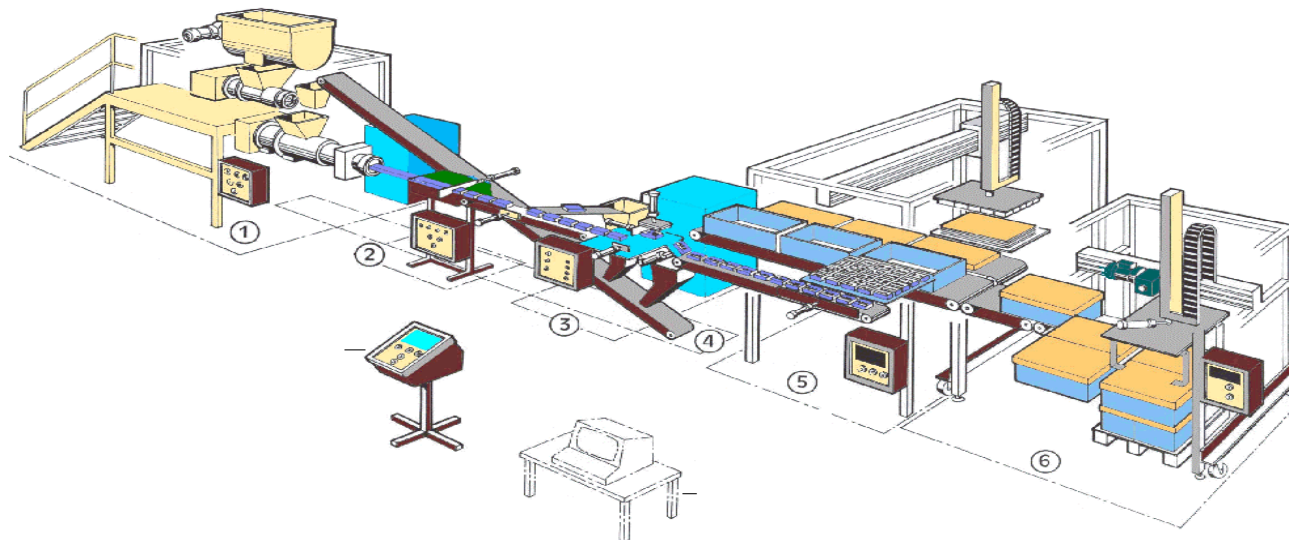

## Savonic production training suite

**Application:** Savonic is an industrial process for production of soap tablets. It includes a blender, refiner, extruder, continuous cutter, conveyor, press, weighing checking, packer and palletizer for the crates of soap.

**PcVue** handles the displaying and control of the machines, management of alarms and histories and optionally production control, maintenance and quality.

**Structure:** 1 PcVue station to supervise the running of the installation.

**Features:** A comprehensive, modular and developmental production suite that enables students to familiarize themselves with all aspects of a production line.

This system has been installed in England, Canada, France, Mexico and Tunisia.